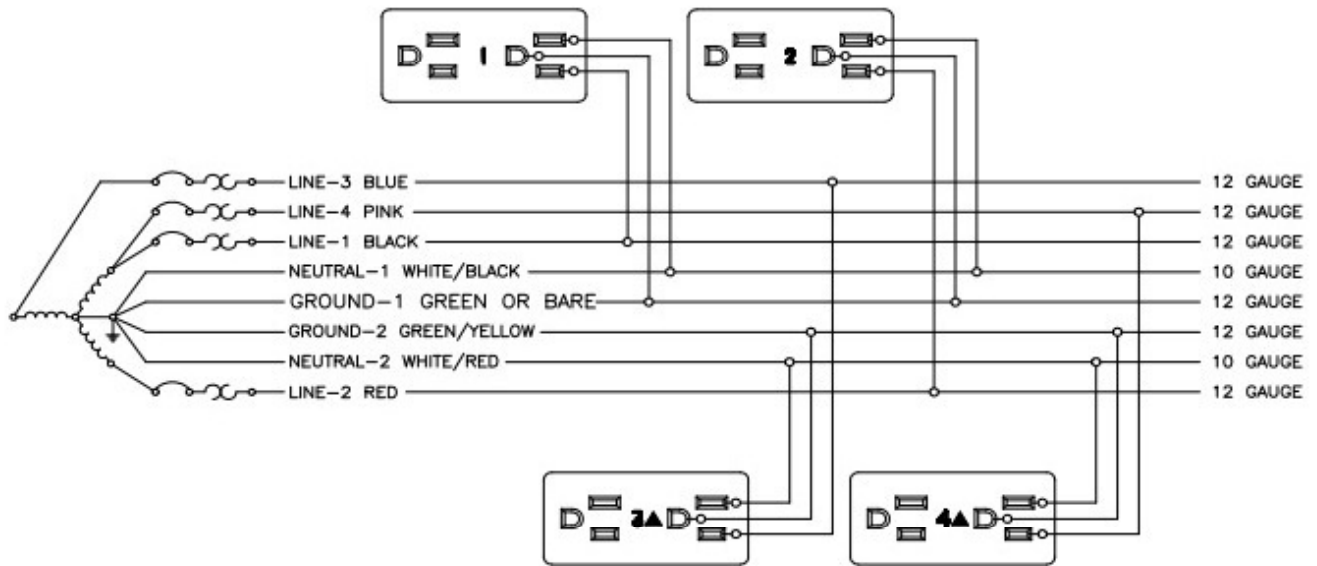

WIRING ORDER 8-WIRE
 4-2-2 (3 + 1)
 PLUG END VIEW

BY DEKKO

4-2-2 Wiring Schematic

8-Wire Shared Neutral

"2 + 2" - 2 Utility circuits, 2 dedicated

120/208V WYE
*Delta Connections & Other Receptacle
 Configurations Available Upon Request*

WIRING ORDER 8-WIRE
 4-2-2 (2 + 2)
 DISTRIBUTION END VIEW

WIRING ORDER 8-WIRE
 4-2-2 (2 + 2)
 PLUG END VIEW

BY DEKKO

3-3-2 Wiring Schematic

8-Wire Independent Neutral

"2 + 1" - 2 Utility circuits, 1 dedicated

120/208V WYE
*Delta Connections & Other Receptacle
 Configurations Available Upon Request*

WIRING ORDER 8-WIRE
 3-3-2 (2 + 1)
 DISTRIBUTION END VIEW

WIRING ORDER 8-WIRE
 3-3-2 (2 + 1)
 PLUG END VIEW

BY DEKKO