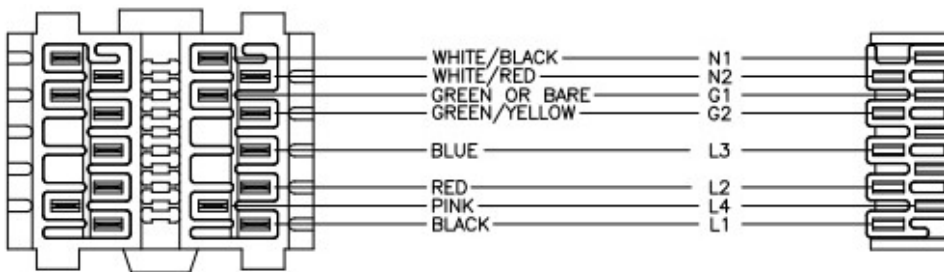

4-2-2 Wiring Schematic

8-Wire Shared Neutral

"3 + 1" - 3 Utility circuits, 1 dedicated

120/208V WYE
*Delta Connections & Other Receptacle
 Configurations Available Upon Request*

WIRING ORDER 8-WIRE
 4-2-2 (3 + 1)
 DISTRIBUTION END VIEW

WIRING ORDER 8-WIRE
 4-2-2 (3 + 1)
 PLUG END VIEW

BY DEKKO

4-2-2 Wiring Schematic

8-Wire Shared Neutral

"2 + 2" - 2 Utility circuits, 2 dedicated

120/208V WYE
*Delta Connections & Other Receptacle
 Configurations Available Upon Request*

WIRING ORDER 8-WIRE
 4-2-2 (2 + 2)
 DISTRIBUTION END VIEW

WIRING ORDER 8-WIRE
 4-2-2 (2 + 2)
 PLUG END VIEW

BY DEKKO

3-3-2 Wiring Schematic

8-Wire Independent Neutral

"2 + 1" - 2 Utility circuits, 1 dedicated