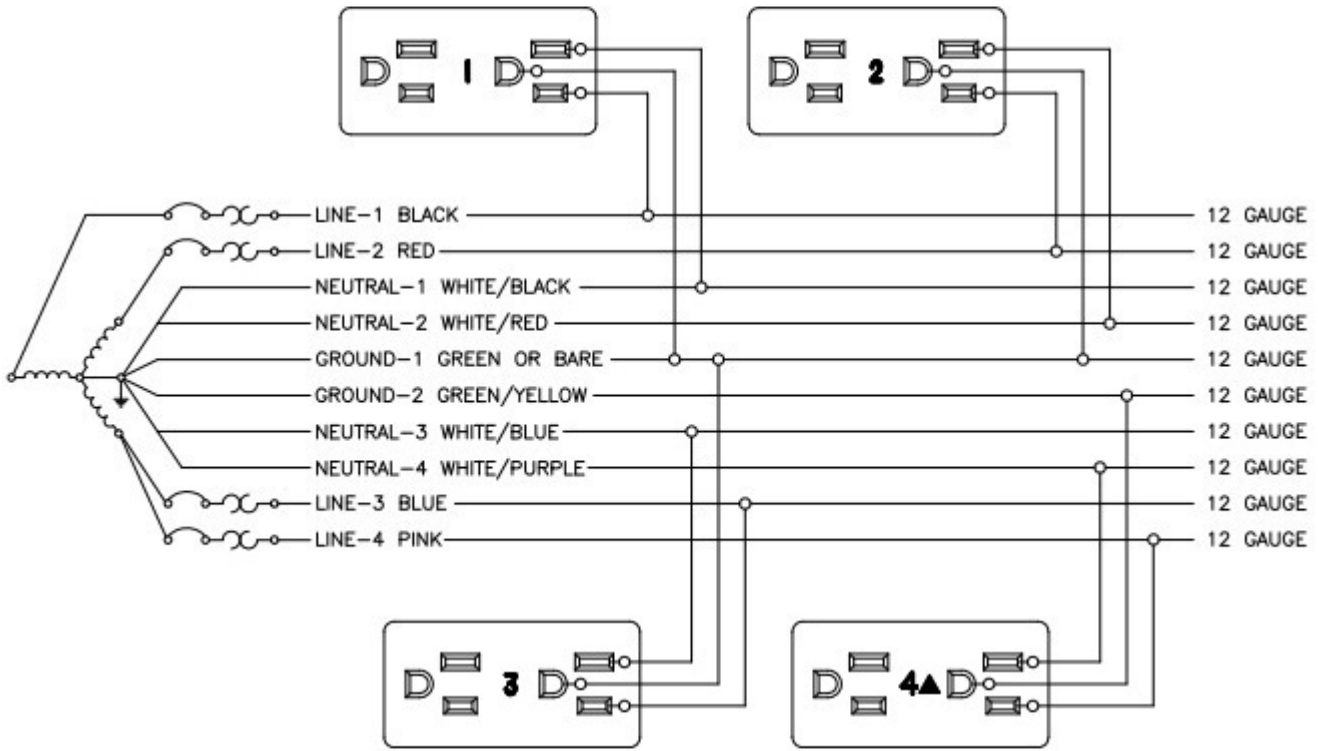

6-2-2 Wiring Schematic

10-Wire Shared Neutral

"3 + 3" - 3 Utility circuits, 3 dedicated

120/208V WYE
*Delta Connections & Other Receptacle
 Configurations Available Upon Request*

WIRING ORDER 10-WIRE
 6-2-2 (3 + 3)
 DISTRIBUTION END VIEW

WIRING ORDER 10-WIRE
 6-2-2 (3 + 3)
 PLUG END VIEW

BY DEKKO

4-4-2 Wiring Schematic

10-Wire Independent Neutral

"3 + 1" - 3 Utility circuits, 1 dedicated

120/208V WYE
*Delta Connections & Other Receptacle
 Configurations Available Upon Request*

WIRING ORDER 10-WIRE
 4-4-2 (3 + 1)
 DISTRIBUTION END VIEW

WIRING ORDER 10-WIRE
 4-4-2 (3 + 1)
 PLUG END VIEW

BY DEKKO

4-4-2 Wiring Schematic

10-Wire Independent Neutral

"2 + 2" - 2 Utility circuits, 2 dedicated

120/208V WYE
*Delta Connections & Other Receptacle
 Configurations Available Upon Request*

WIRING ORDER 10-WIRE
 4-4-2 (2 + 2)
 DISTRIBUTION END VIEW

WIRING ORDER 10-WIRE
 4-4-2 (2 + 2)
 PLUG END VIEW