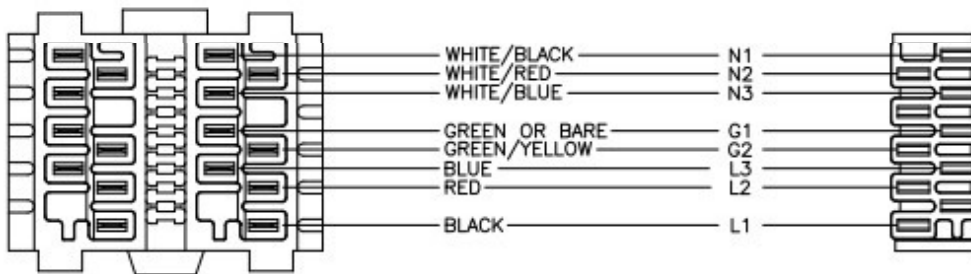

WIRING ORDER 8-WIRE
 4-2-2 (3 + 1)
 PLUG END VIEW

BY DEKKO

4-2-2 Wiring Schematic

8-Wire Shared Neutral

"2 + 2" - 2 Utility circuits, 2 dedicated

120/208V WYE
*Delta Connections & Other Receptacle
 Configurations Available Upon Request*

WIRING ORDER 8-WIRE
 4-2-2 (2 + 2)
 DISTRIBUTION END VIEW

WIRING ORDER 8-WIRE
 4-2-2 (2 + 2)
 PLUG END VIEW

BY DEKKO

3-3-2 Wiring Schematic

8-Wire Independent Neutral

"2 + 1" - 2 Utility circuits, 1 dedicated

120/208V WYE
*Delta Connections & Other Receptacle
 Configurations Available Upon Request*

WIRING ORDER 8-WIRE
 3-3-2 (2 + 1)
 DISTRIBUTION END VIEW

WIRING ORDER 8-WIRE
 3-3-2 (2 + 1)
 PLUG END VIEW

BY DEKKO