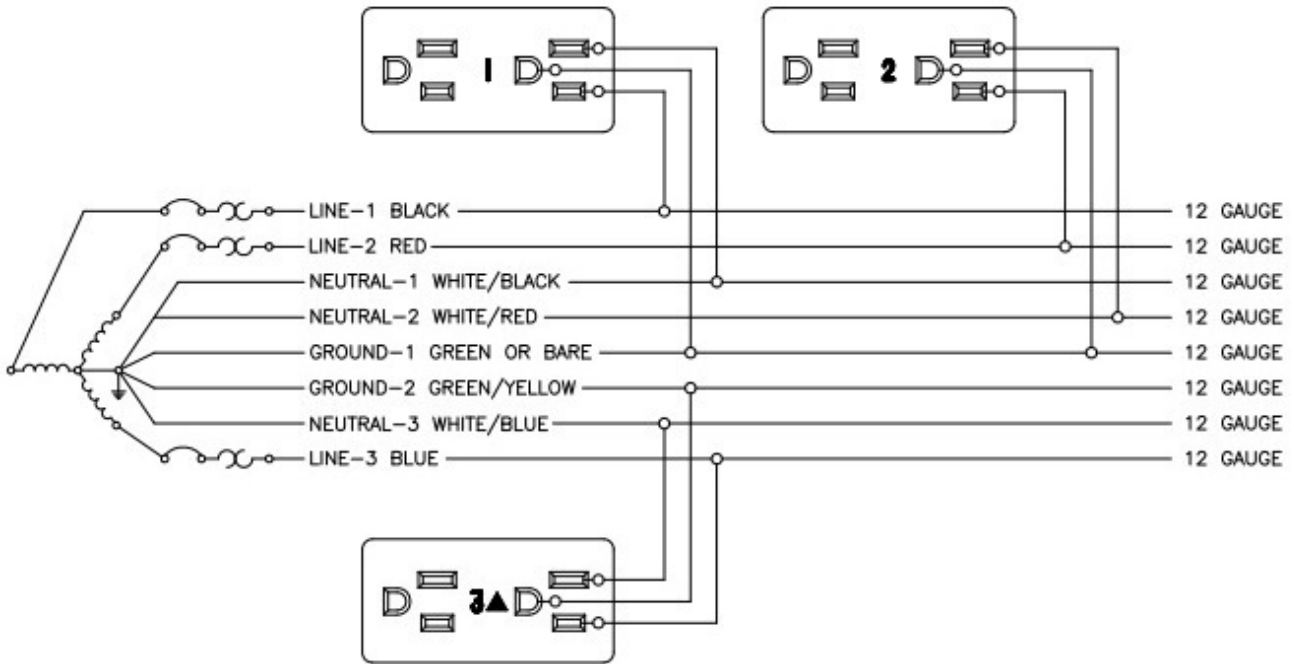

WIRING ORDER 8-WIRE
 4-2-2 (3 + 1)
 PLUG END VIEW

BY DEKKO

4-2-2 Wiring Schematic

8-Wire Shared Neutral

"2 + 2" - 2 Utility circuits, 2 dedicated

120/208V WYE
*Delta Connections & Other Receptacle
 Configurations Available Upon Request*

WIRING ORDER 8-WIRE
 4-2-2 (2 + 2)
 DISTRIBUTION END VIEW

WIRING ORDER 8-WIRE
 4-2-2 (2 + 2)
 PLUG END VIEW

BY DEKKO

3-3-2 Wiring Schematic

8-Wire Independent Neutral

"2 + 1" - 2 Utility circuits, 1 dedicated

120/208V WYE
*Delta Connections & Other Receptacle
 Configurations Available Upon Request*

WIRING ORDER 8-WIRE
 3-3-2 (2 + 1)
 DISTRIBUTION END VIEW

WIRING ORDER 8-WIRE
 3-3-2 (2 + 1)
 PLUG END VIEW

BY DEKKO