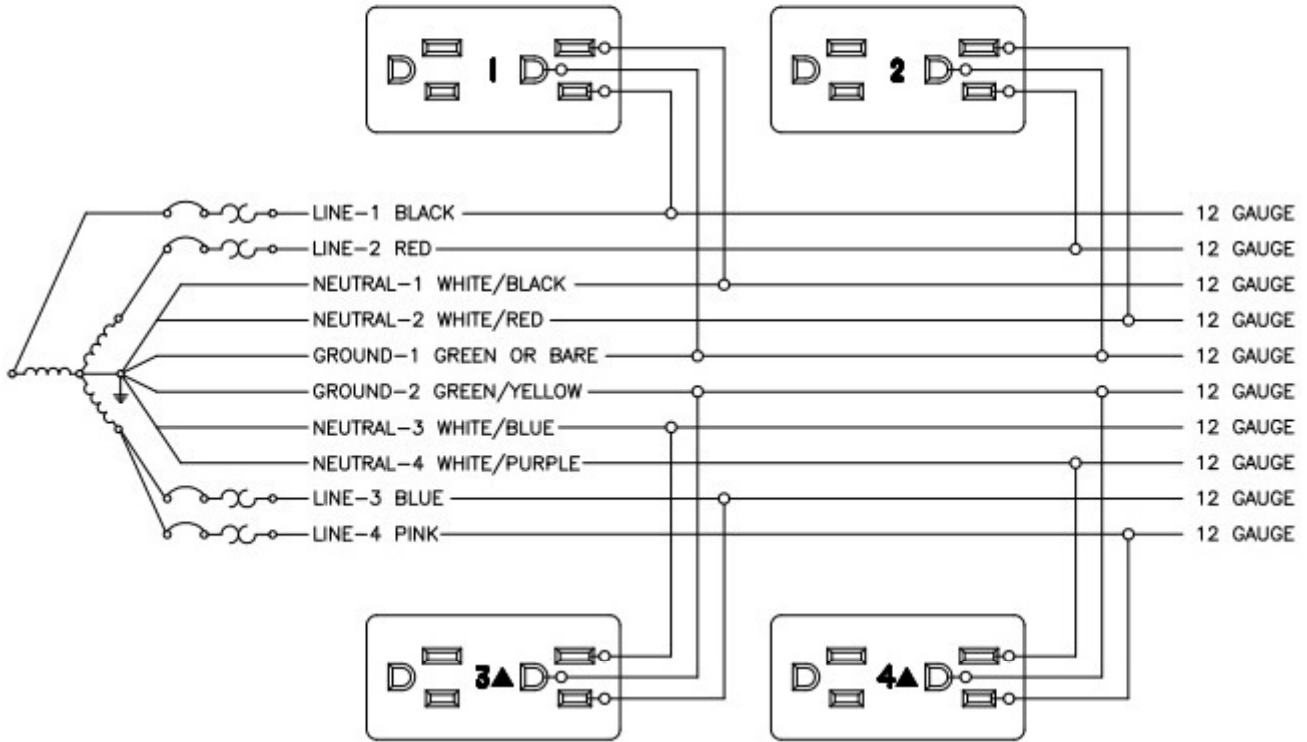

WIRING ORDER 10-WIRE
 6-2-2 (3 + 3)
 PLUG END VIEW

BY DEKKO

4-4-2 Wiring Schematic

10-Wire Independent Neutral

"3 + 1" - 3 Utility circuits, 1 dedicated

120/208V WYE
*Delta Connections & Other Receptacle
 Configurations Available Upon Request*

WIRING ORDER 10-WIRE
 4-4-2 (3 + 1)
 DISTRIBUTION END VIEW

WIRING ORDER 10-WIRE
 4-4-2 (3 + 1)
 PLUG END VIEW

BY DEKKO

4-4-2 Wiring Schematic

10-Wire Independent Neutral

"2 + 2" - 2 Utility circuits, 2 dedicated

120/208V WYE
*Delta Connections & Other Receptacle
 Configurations Available Upon Request*

WIRING ORDER 10-WIRE
 4-4-2 (2 + 2)
 DISTRIBUTION END VIEW

WIRING ORDER 10-WIRE
 4-4-2 (2 + 2)
 PLUG END VIEW