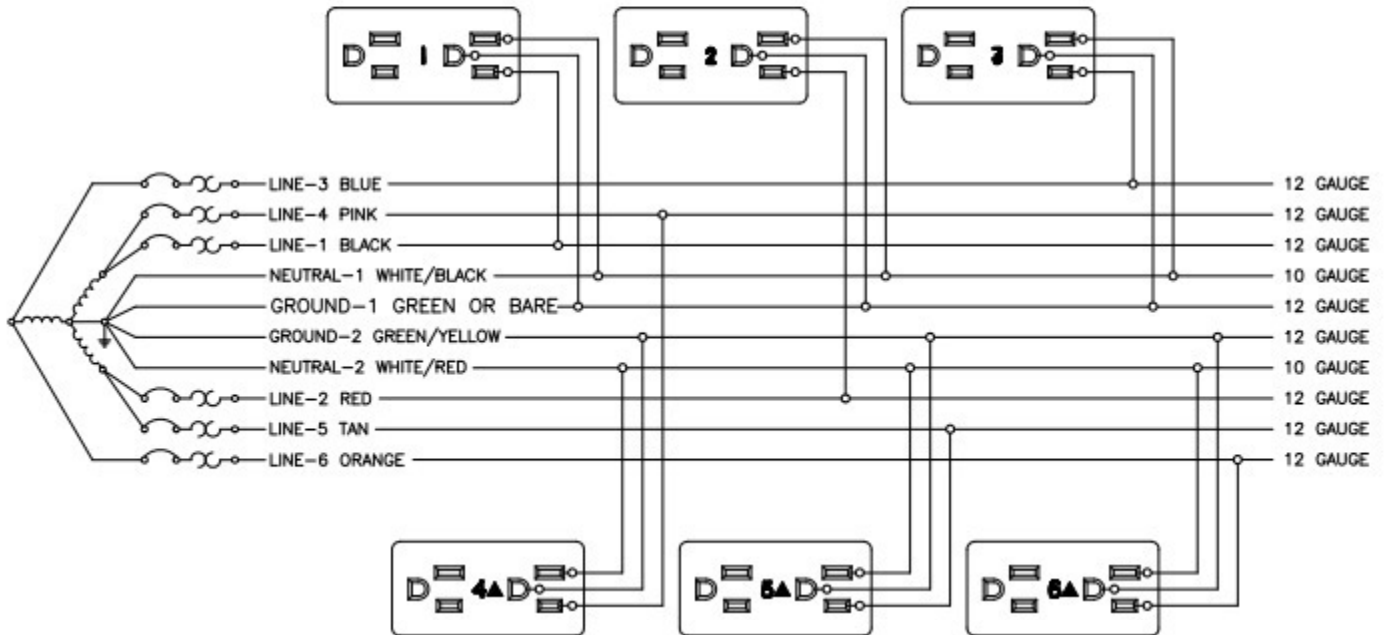

WIRING ORDER 8-WIRE
 4-2-2 (2 + 2)
 DISTRIBUTION END VIEW

WIRING ORDER 8-WIRE
 4-2-2 (2 + 2)
 PLUG END VIEW

BY DEKKO

3-3-2 Wiring Schematic

8-Wire Independent Neutral

"2 + 1" - 2 Utility circuits, 1 dedicated

120/208V WYE
*Delta Connections & Other Receptacle
 Configurations Available Upon Request*

WIRING ORDER 8-WIRE
 3-3-2 (2 + 1)
 DISTRIBUTION END VIEW

WIRING ORDER 8-WIRE
 3-3-2 (2 + 1)
 PLUG END VIEW

BY DEKKO

6-2-2 Wiring Schematic

10-Wire Shared Neutral

"3 + 3" - 3 Utility circuits, 3 dedicated

120/208V WYE
*Delta Connections & Other Receptacle
 Configurations Available Upon Request*

WIRING ORDER 10-WIRE
 6-2-2 (3 + 3)
 DISTRIBUTION END VIEW