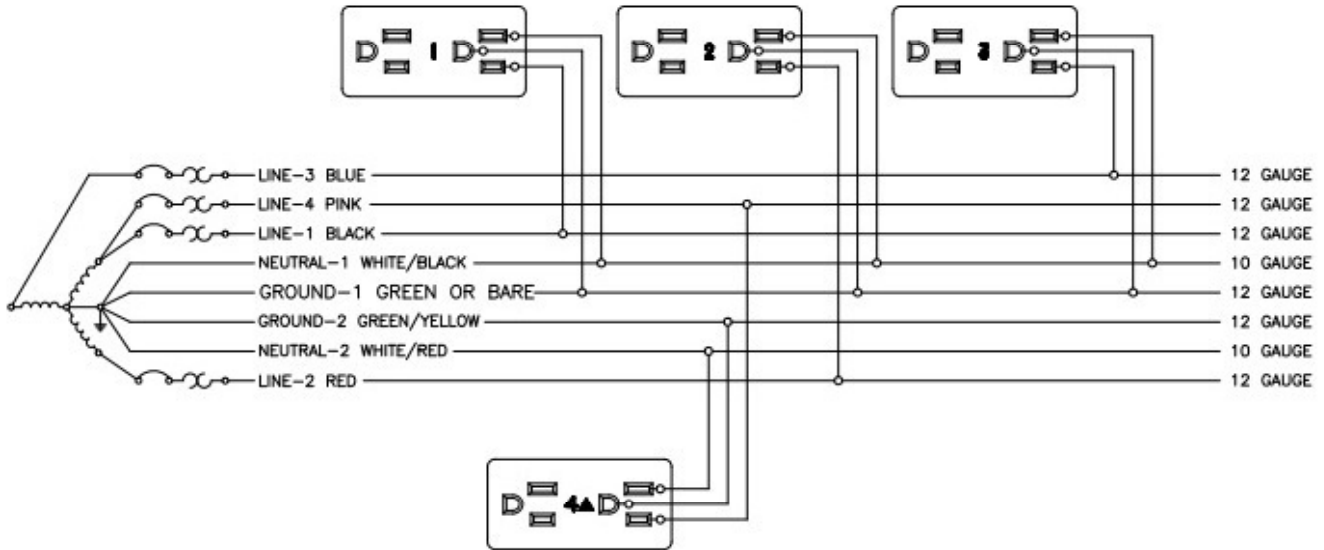

4-2-2 Wiring Schematic

8-Wire Shared Neutral

"3 + 1" - 3 Utility circuits, 1 dedicated

120/208V WYE
*Delta Connections & Other Receptacle
 Configurations Available Upon Request*

WIRING ORDER 8-WIRE
 4-2-2 (3 + 1)
 DISTRIBUTION END VIEW

WIRING ORDER 8-WIRE
 4-2-2 (3 + 1)
 PLUG END VIEW

BY DEKKO

4-2-2 Wiring Schematic

8-Wire Shared Neutral

"2 + 2" - 2 Utility circuits, 2 dedicated

120/208V WYE
*Delta Connections & Other Receptacle
 Configurations Available Upon Request*

WIRING ORDER 8-WIRE
 4-2-2 (2 + 2)
 DISTRIBUTION END VIEW

WIRING ORDER 8-WIRE
 4-2-2 (2 + 2)
 PLUG END VIEW

BY DEKKO

3-3-2 Wiring Schematic

8-Wire Independent Neutral

"2 + 1" - 2 Utility circuits, 1 dedicated

120/208V WYE
*Delta Connections & Other Receptacle
 Configurations Available Upon Request*

WIRING ORDER 8-WIRE
 3-3-2 (2 + 1)
 DISTRIBUTION END VIEW

WIRING ORDER 8-WIRE
 3-3-2 (2 + 1)
 PLUG END VIEW

BY DEKKO