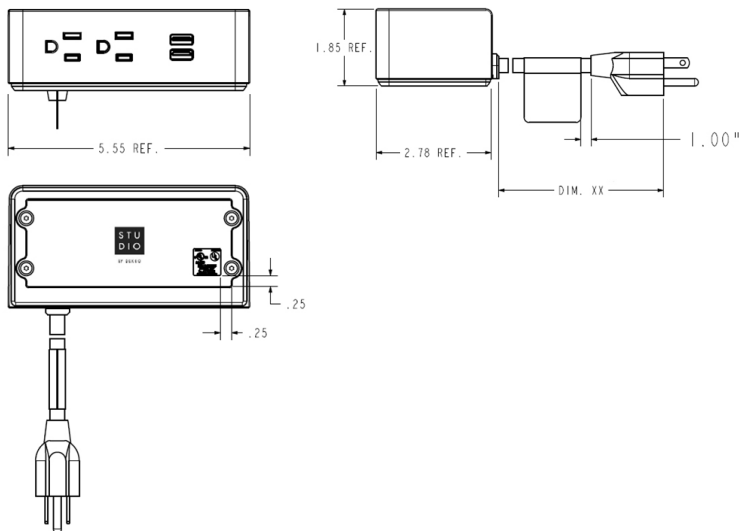

The Ashley Freestand is UL 1363 listed.

FEATURES:

Applications

Mobile/Free Standing

Standard Plastic Colors

- White
- Gray
- Black

Specifications

- (2) 15A, 120V AC Power Outlets
- (1) 2.4A 10.5W USB-A Charging Port & 1 - 60-Watt USB-C Power Delivery Port with GaN technology OR 2- 1.1A/10.5W USB-A Charging Ports
- Cord Length & Style Options:
 - 6' and 10' Standard with Straight Plug
 - 10' Braided with 90° Plug
- UL 1363 Listed
- Meets UL Spill Requirements

Dimensions

- Ashley Freestanding Standard Dimensions: 5.55" x 2.78" x 1.85"
- No Surface Cutouts Required

DESCRIPTION	LENGTHS		FINISH	MODEL
	BRAIDED & STANDARD CORD			
ASHLEY FREESTAND				
<ul style="list-style-type: none"> 2 AC 15 Amp Power Outlets, 2 USB-A 2.1 Amp Charging Ports 	6' Standard Cord		Black	305139.01.04.06
			Gray	305139.01.08.06
			White	305139.01.58.06
	10' Standard Cord		Black	305139.01.04.10
			Gray	305139.01.08.10
			White	305139.01.58.10
	10' Braided Cord (Graphite)		Black	305139.03.51.10
			Gray	305139.03.54.10
			White	305139.03.48.10
<ul style="list-style-type: none"> 2 AC 15 Amp Power Outlets, 1 USB-A 2.4 Amp Charging Port & 1 60-Watt USB-C Power Delivery Charging Port 	6' Standard Cord		Black	305208.01.04.06
			Gray	305208.01.08.06
			White	305208.01.58.06
	10' Standard Cord		Black	305208.01.04.10
			Gray	305208.01.08.10
			White	305208.01.58.10
	10' Braided Cord (Graphite)		Black	305208.01.51.10
			Gray	305208.01.54.10
			White	305208.01.48.10

SPECIFICATION INSTRUCTIONS

TO ORDER PLEASE SPECIFY THE FOLLOWING

Step 1:	Step 2:	Step 3:
Base Model # (Part Number)	Finish Options	NEMA Plug - Standard or Braided

EXAMPLE

305139.01.58.06

Base Model: Ashley Free Stand
Finish Option: White
Cord Length: 6'